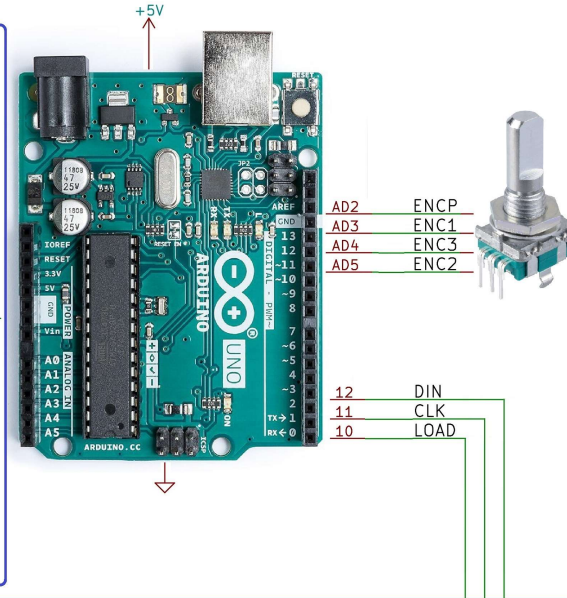

Input Stage

Power Supply

8x8 LED Matrices and Drivers